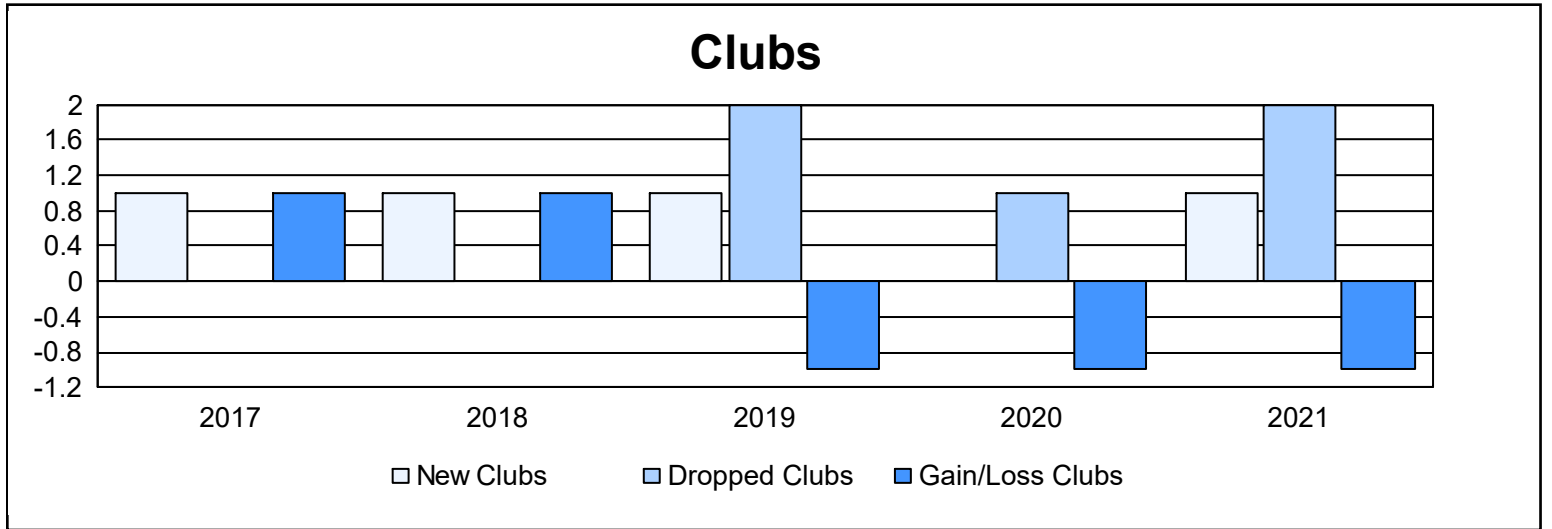

Year	New Clubs	Dropped Clubs	Gain/ Loss Clubs	New Members	Charter Members	Reinstate Members	Transfer Members	Total Member Added	Total Members Dropped	Gain/ Loss Members
2016-2017	1	0	1	59	24	1	3	87	86	1
2017-2018	1	0	1	43	24	4	1	72	91	-19
2018-2019	1	2	-1	34	8	1	21	64	95	-31
2019-2020	0	1	-1	30	0	7	2	39	78	-39
2020-2021	1	2	-1	23	20	1	4	48	97	-49
<b>Average</b>	<b>1</b>	<b>1</b>	<b>0</b>	<b>38</b>	<b>15</b>	<b>3</b>	<b>6</b>	<b>62</b>	<b>89</b>	<b>-27</b>

### Membership Composition June 2021 Cumulative