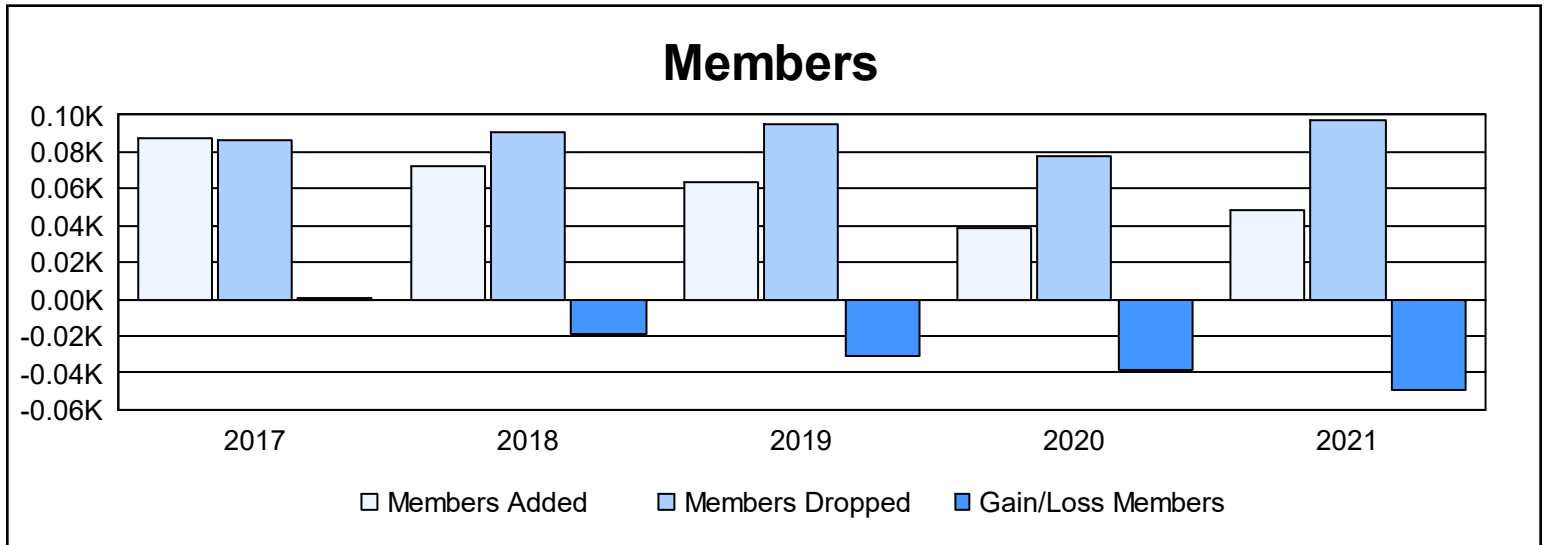

Year	New Clubs	Dropped Clubs	Gain/ Loss Clubs	New Members	Charter Members	Reinstate Members	Transfer Members	Total Member Added	Total Members Dropped	Gain/ Loss Members
2016-2017	1	0	1	59	24	1	3	87	86	1
2017-2018	1	0	1	43	24	4	1	72	91	-19
2018-2019	1	2	-1	34	8	1	21	64	95	-31
2019-2020	0	1	-1	30	0	7	2	39	78	-39
2020-2021	1	2	-1	23	20	1	4	48	97	-49
<b>Average</b>	<b>1</b>	<b>1</b>	<b>0</b>	<b>38</b>	<b>15</b>	<b>3</b>	<b>6</b>	<b>62</b>	<b>89</b>	<b>-27</b>

### Membership Composition June 2021 Cumulative